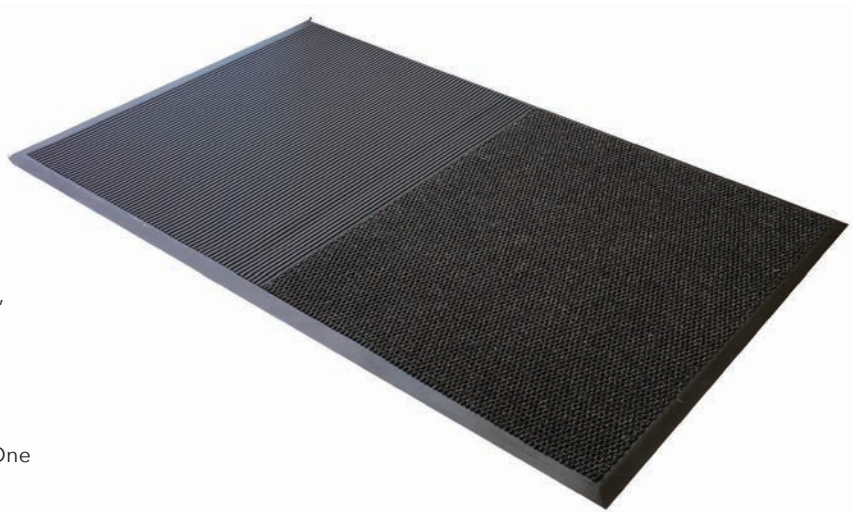

Two-N-One

GRID ENTRY | HYBRID MAT

Meet our most versatile and customizable scrape-and-clean entry system.

Two-n-One hybrid matting system: the smart and versatile combination of Flex-Vinyl - a heel-and-wheel friendly grid entry system - and your choice of durable all-weather walk-off carpet*, together in a single mat.

The distinctive look of Flex-Vinyl's serrated grid scrapes and captures dirt and debris, while the walk-off carpet* wipes away what's left, including excess moisture. Made using Langhorn Flooring Concepts' industry-leading assembly process, Two-n-One Mat is built to withstand medium to high traffic.

Choose from a wide selection of shapes, sizes and colors (single tone or custom logo designs available), or as a semi-permanent wall-to-wall installation. Two-n-One's nearly limitless versatility is one of many ways Langhorn Flooring Concepts makes customizing mats easier than ever.